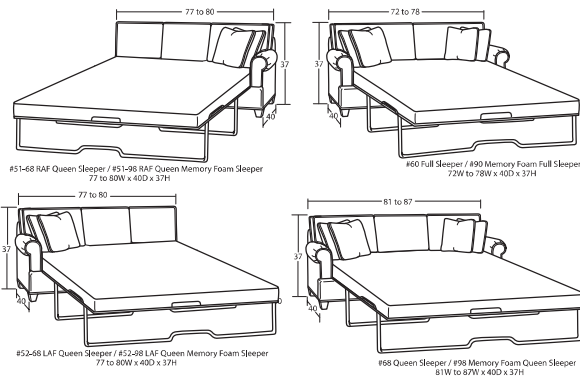

Designing a room full of furniture has never been so easy  
36 pieces to choose from - endless possibilities!

SOFAS & LOVESEATS

CHAIRS & OTTOMANS

SLEEPERS

SECTIONAL PIECES

\*For Blend Down seat cushion and toss pillow option (available at an upcharge) - add BD to item number. Standard seat cushion and toss pillow will ship if not specified.  
\*Arm Height for All Pieces is 25"