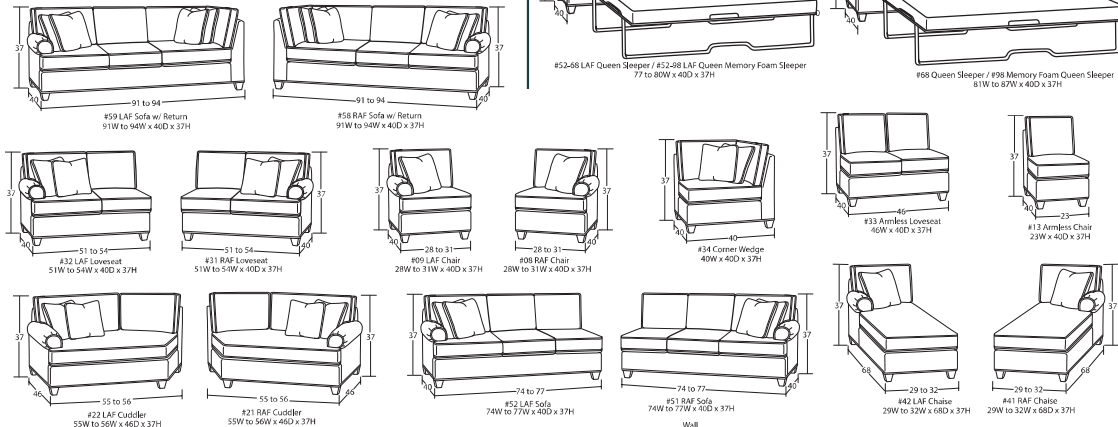

Designing a room full of furniture has never been so easy  
36 pieces to choose from - endless possibilities!

SOFAS & LOVESEATS

CHAIRS & OTTOMANS

SLEEPERS

SECTIONAL PIECES

\*For Blend Down seat cushion and toss pillow option (available at an upcharge) - add BD to item number. Standard seat cushion and toss pillow will ship if not specified.  
\*Arm Height for All Pieces is 25"

Designing a room full of furniture has never been so easy!  
Sample Configurations