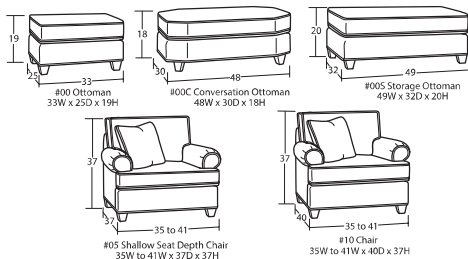

Designing a room full of furniture has never been so easy  
36 pieces to choose from - endless possibilities!

SOFAS & LOVESEATS

CHAIRS & OTTOMANS

SLEEPERS

SECTIONAL PIECES

\*For Blend Down seat cushion and toss pillow option (available at an upcharge) - add BD to item number. Standard seat cushion and toss pillow will ship if not specified.  
\*Arm Height for All Pieces is 25"