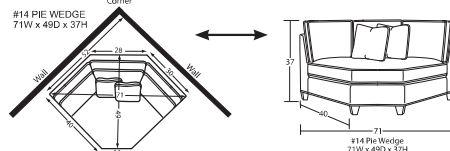

Designing a room full of furniture has never been so easy  
36 pieces to choose from - endless possibilities!

SOFAS & LOVESEATS

CHAIRS & OTTOMANS

SLEEPERS

SECTIONAL PIECES

\*For Blend Down seat cushion and toss pillow option (available at an upcharge) - add BD to item number. Standard seat cushion and toss pillow will ship if not specified.  
\*Arm Height for All Pieces is 25"