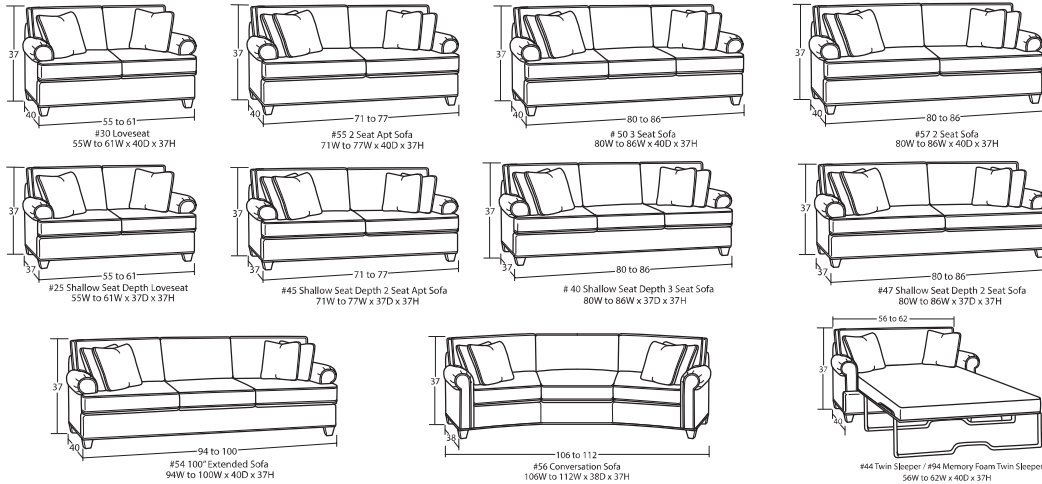

Designing a room full of furniture has never been so easy  
36 pieces to choose from - endless possibilities!

SOFAS & LOVESEATS

CHAIRS & OTTOMANS

SLEEPERS

SECTIONAL PIECES

\*For Blend Down seat cushion and toss pillow option (available at an upcharge) - add BD to item number. Standard seat cushion and toss pillow will ship if not specified.  
\*Arm Height for All Pieces is 25"

Designing a room full of furniture has never been so easy!  
Sample Configurations